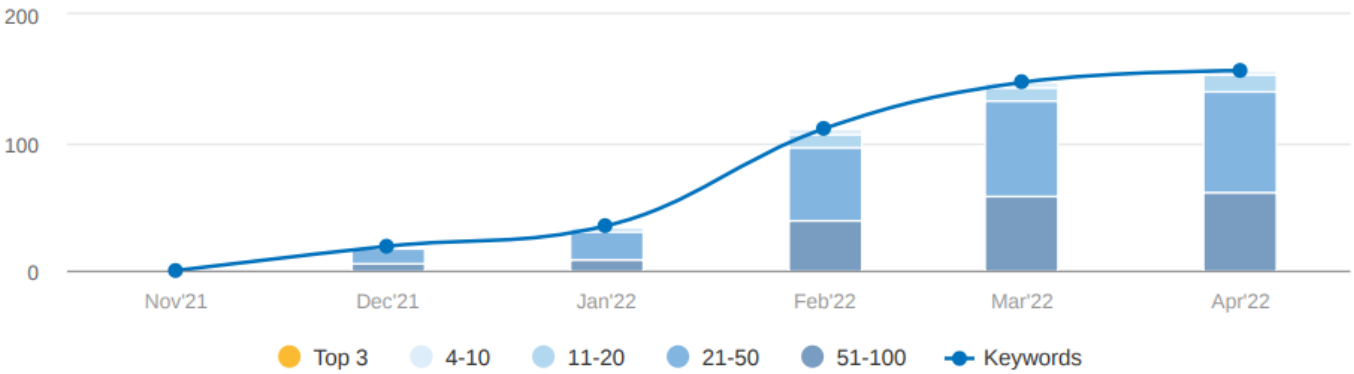

Average Position

77.33 ↑ 6.75

The average ranking of all keywords in your current campaign.

GSC: Search Performance (Metrics Chart)

Site: sc-domain:tyteab.com | Search type: Web | Period: 03 Jan - 02 Apr, 2022

Organic Search: Keywords chart

tyteab.com | US | 6 Months

Position Tracking: Top Keywords by Positive Impact

tyteab.com | Desktop, United States (Google) | Organic | Jan 05 – Apr 05, 2022

Total Positive Impact: **+2.26%**